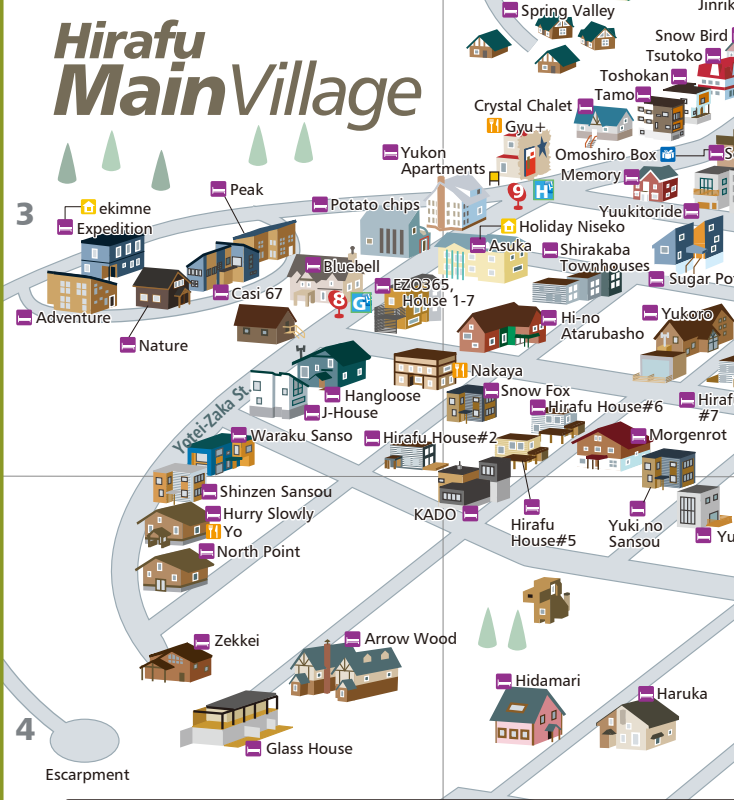

Hirafu South Village

Hirafu Village

Niseko Grand Hirafu

- Resort Hotel
- Accommodation
- Restaurant, Food
- Shop
- Rental
- Ski School, Activity
- Travel Company
- Real Estate, Management, Construction
- Body Care
- Information Center
- Convenience Store
- Hot Spring
- Lift Ticket Counter
- Day Care Center
- Grand Shuttle - Bus Stop (Only Winter)
- Hanazono Shuttle - Bus Stop (Only Winter)
- Kutchan Night Go - Bus Stop (Only Winter)
- Information Map
- Post