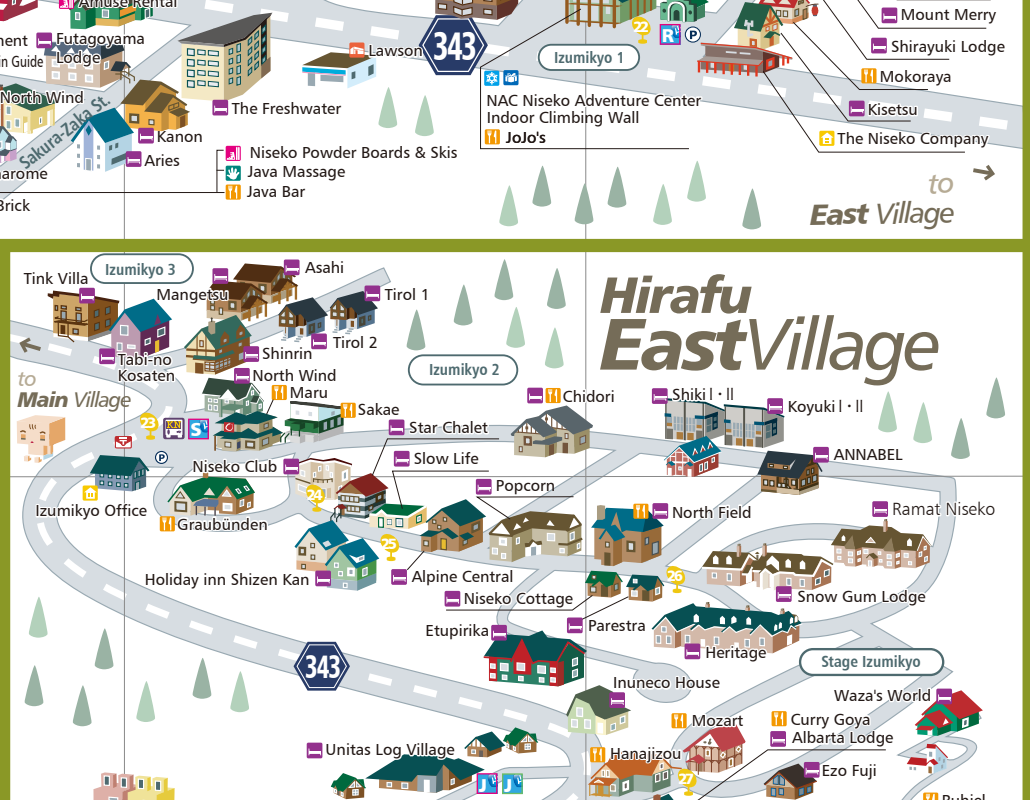

Hirafu South Village

Hirafu Village

Niseko Grand Hirafu

- Resort Hotel
- Accommodation
- Restaurant, Food
- Shop
- Rental
- Ski School, Activity
- Travel Company
- Real Estate, Management, Construction
- Body Care
- Information Center
- Convenience Store
- Hot Spring
- Lift Ticket Counter
- Day Care Center
- Grand Shuttle - Bus Stop (Only Winter)
- Hanazono Shuttle - Bus Stop (Only Winter)
- Kutchan Night Go - Bus Stop (Only Winter)
- Information Map
- Post