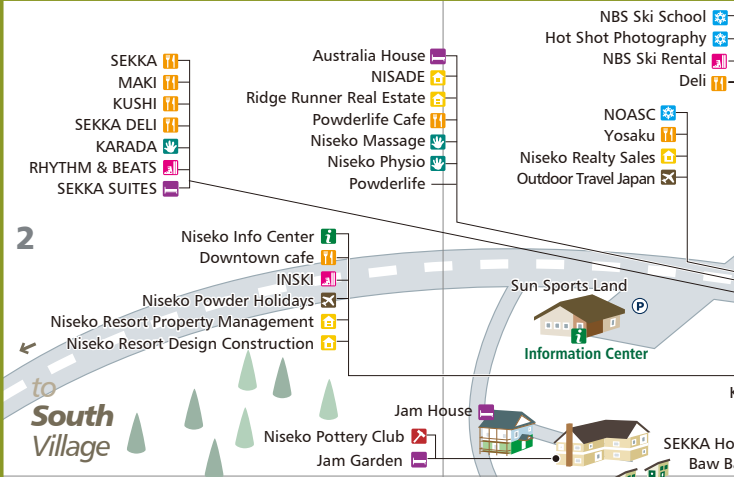

Hirafu South Village

Hirafu Village

Niseko Grand Hirafu

- Resort Hotel
- Accommodation
- Restaurant, Food
- Shop
- Rental
- Ski School, Activity
- Travel Company
- Real Estate, Management, Construction
- Body Care
- Information Center
- Convenience Store
- Hot Spring
- Lift Ticket Counter
- Day Care Center
- Grand Shuttle - Bus Stop (Only Winter)
- Hanazono Shuttle - Bus Stop (Only Winter)
- Kutchan Night Go - Bus Stop (Only Winter)
- Information Map
- Post