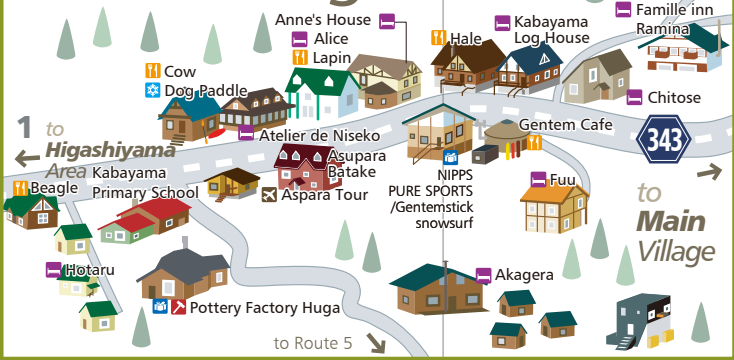

Hirafu South Village

Hirafu Village

Niseko Grand Hirafu

- Resort Hotel
- Accommodation
- Restaurant, Food
- Shop
- Rental
- Ski School, Activity
- Travel Company
- Real Estate, Management, Construction
- Body Care
- Information Center
- Convenience Store
- Hot Spring
- Lift Ticket Counter
- Day Care Center
- Grand Shuttle - Bus Stop (Only Winter)
- Hanazono Shuttle - Bus Stop (Only Winter)
- Kutchan Night Go - Bus Stop (Only Winter)
- Information Map
- Post